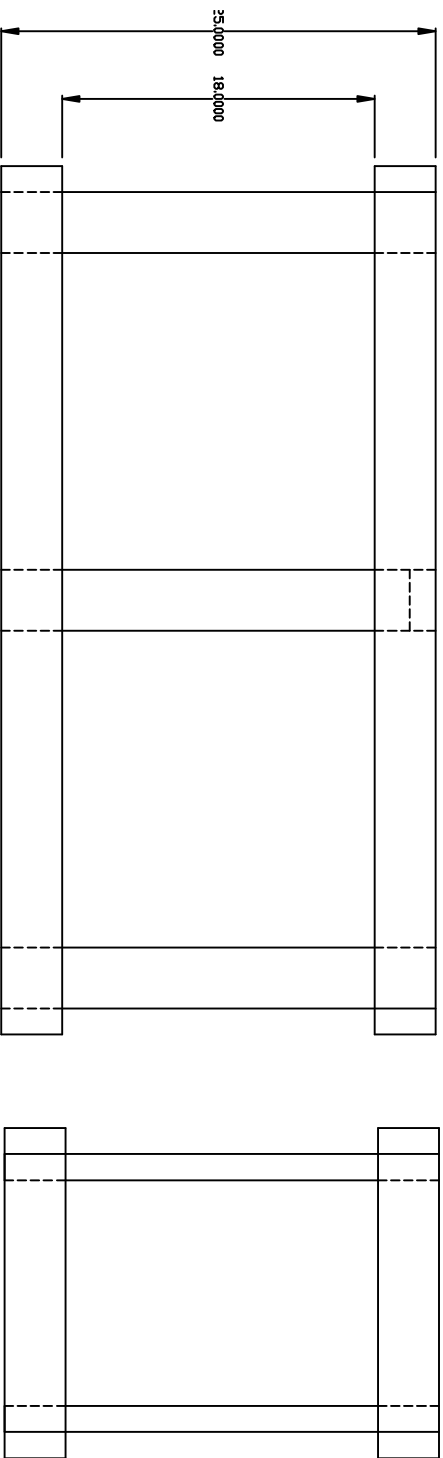

Designed by Alberto Freire www.cetitcland.com

Lenth	QTY	Description	Inches
50	4	Top/Bottom Long Rail (Front)	200
16	4	Top/Bottom Short Rail (Sides)	64
25	4	Main corner Legs	100
23.5	2	Middle legs	47
18	6	Front/Back Flush sections	108
		Total Inches	519
		Best Scenario 2x4x8 amt	5.40625